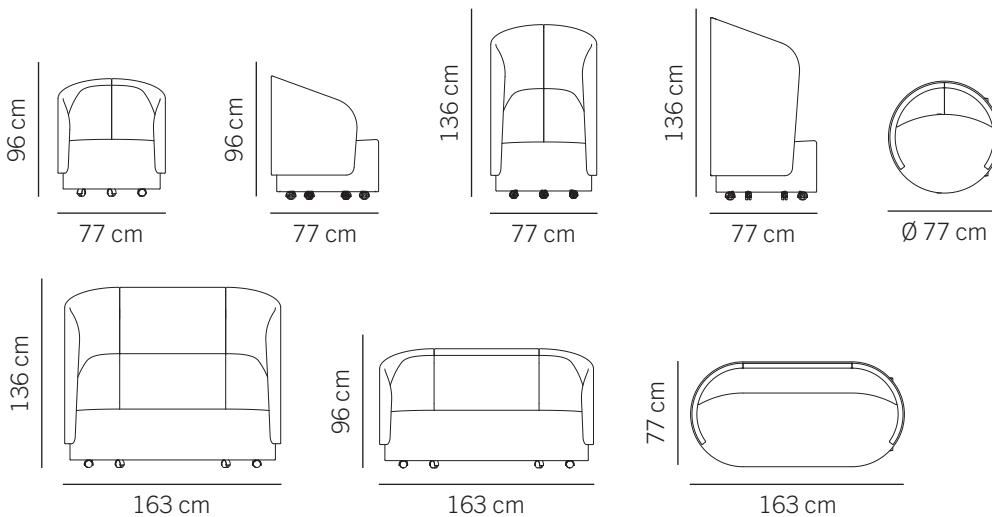

OPTIONS

Return mechanism
-automatic

USB Connection
-double

Legs
-wood

Wooden tray
-oak

Buttons
-back cushion